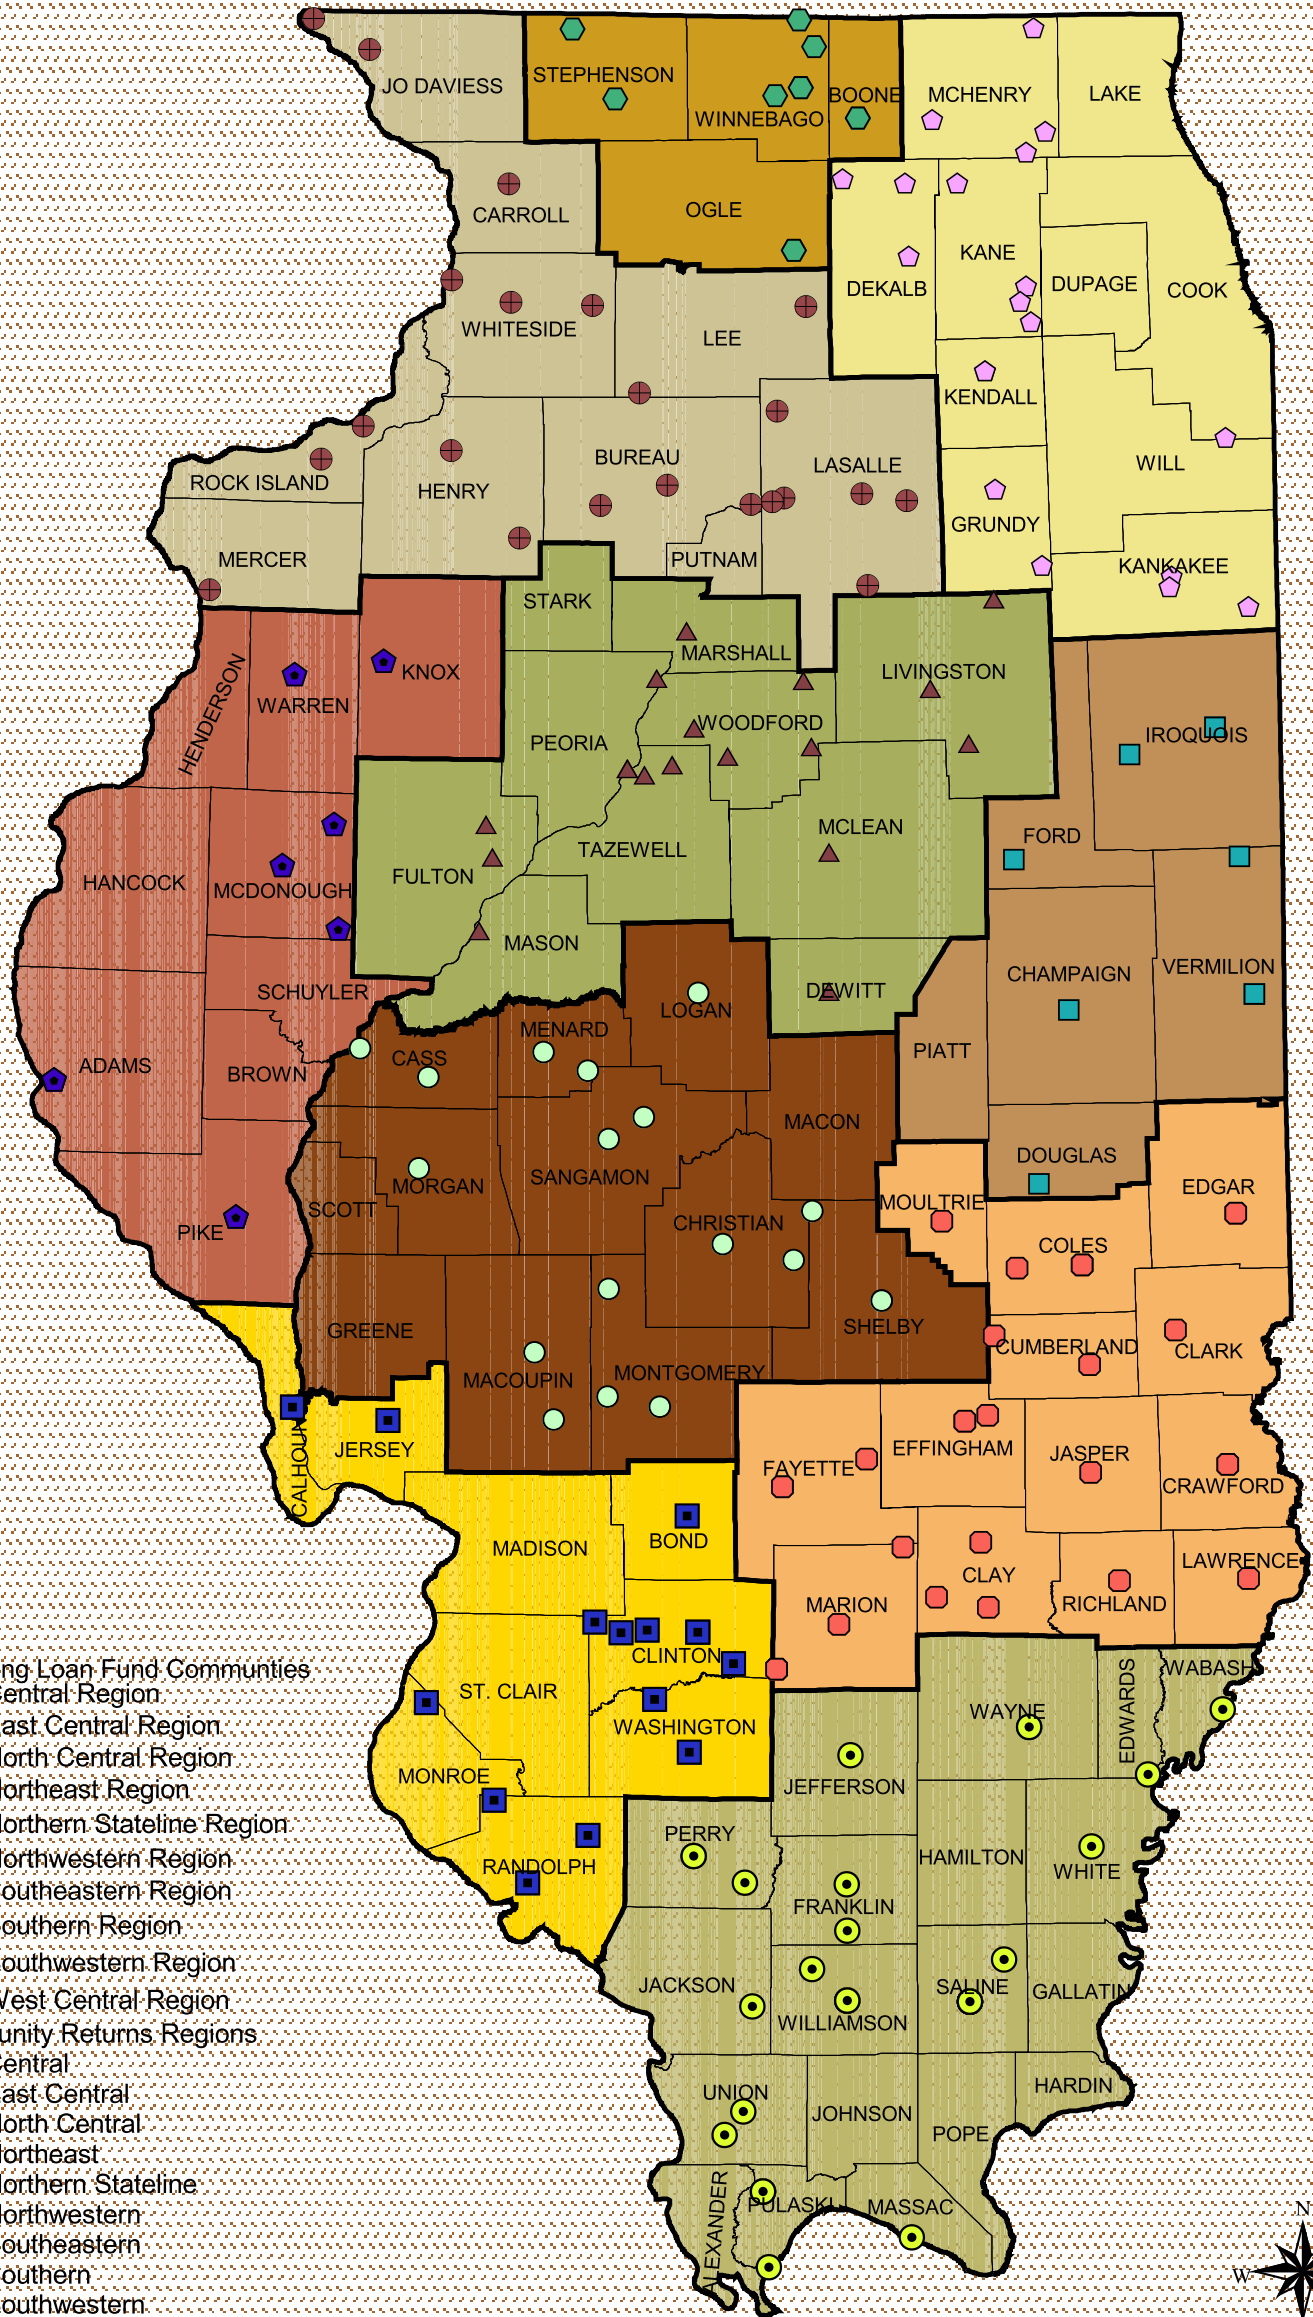

CDAP Revolving Fund Communities

Revolving Loan Fund Communities

- Central Region
- East Central Region
- ▲ North Central Region
- ⬠ Northeast Region
- ⬡ Northern Stateline Region
- ⊕ Northwestern Region
- Southeastern Region
- ⦿ Southern Region
- Southwestern Region
- ⬠ West Central Region

Opportunity Returns Regions

- Central
- East Central
- North Central
- Northeast
- Northern Stateline
- Northwestern
- Southeastern
- Southern
- Southwestern
- West Central